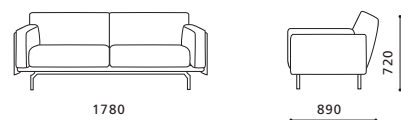

## 3人掛け

W1980×D890×本体H720×SW1590×SD580×SH400×LH175

### Fabric

EX	¥396,000	A	¥374,000
MP	¥392,700	B	¥371,800
XX	¥389,400	C	¥369,600
X	¥386,100	D	¥367,400
SS	¥382,800	E	¥365,200
S	¥379,500	F	¥363,000
AA	¥376,200	G	¥360,800

## 2人掛け

W1780×D890×本体H720×SW1390×SD580×SH400×LH175